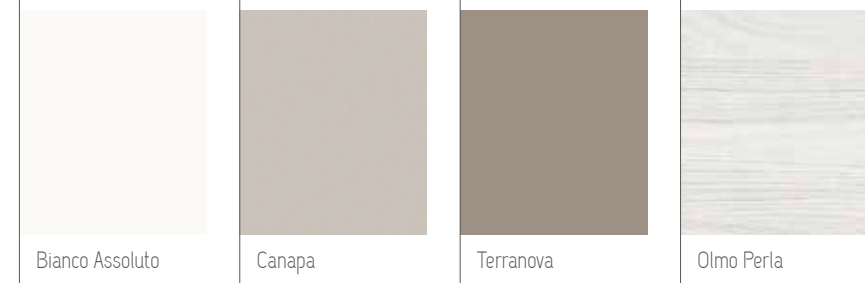

FINITURE GIROLETTO RING

BED FRAME FINISHES

* solo per letto matrimoniale e king size
only for double and king size bed