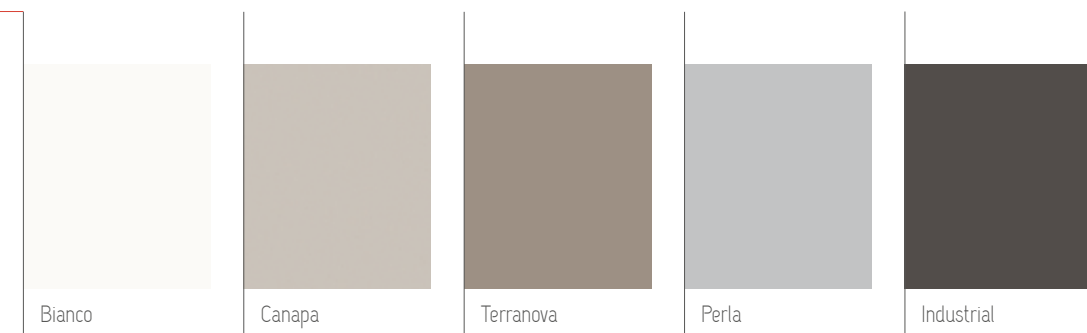

Brown

Tecnomalta

Beton

Stone Grey

FINITURE PROFILI PER ANTE SCORREVOLI

FINISHING PROFILES FOR SLIDING DOORS

Bianco

Canapa