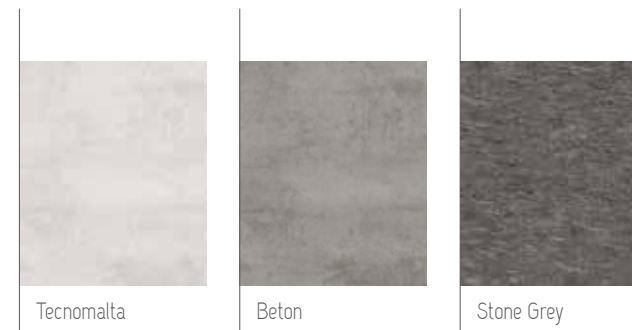

BED FRAME AND PILLOW ECHO-LEATHER FINISHES

FINITURE GIROLETTO IMBOTTITO E CUSCINO TESSUTO

BED FRAME AND PILLOW FABRIC FINISHES

FINITURE TESTIERA

HEADBOARD FINISHES

FINITURE GIROLETTO RING

BED FRAME FINISHES