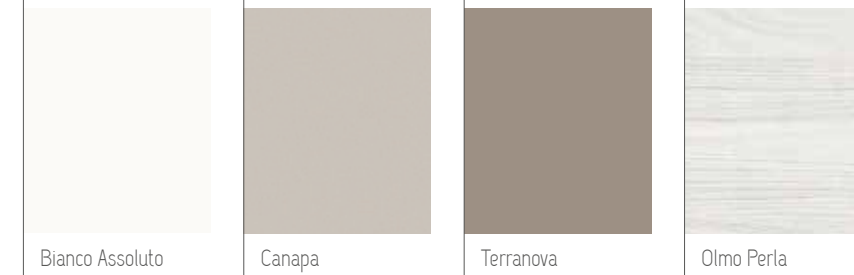

FINITURE ARMADI SCORREVOLI

FINITURE FIANCHI DI SERIE

STANDARD SIDE HIPS FINISHES

Bianco Assoluto

Canapa

Terranova

Olmo Perla

* FINITURE FIANCHI CON MAGGIORAZIONE

SIDE HIPS WITH INCREASE PRICE

Eucalypto

Dakota

Brown

Tecnomalta

Beton

FINITURE ANTE SCORREVOLI DOUBLE/LINK/SIGN/SINUOSO/PLANA

DOUBLE/LINK/SIGN/SINUOSO/PLANA SLIDING DOORS FINISHES

Brown

Tecnomalta

Beton

Stone Grey

FINITURE PROFILI PER ANTE SCORREVOLI

FINISHING PROFILES FOR SLIDING DOORS

Bianco

Canapa