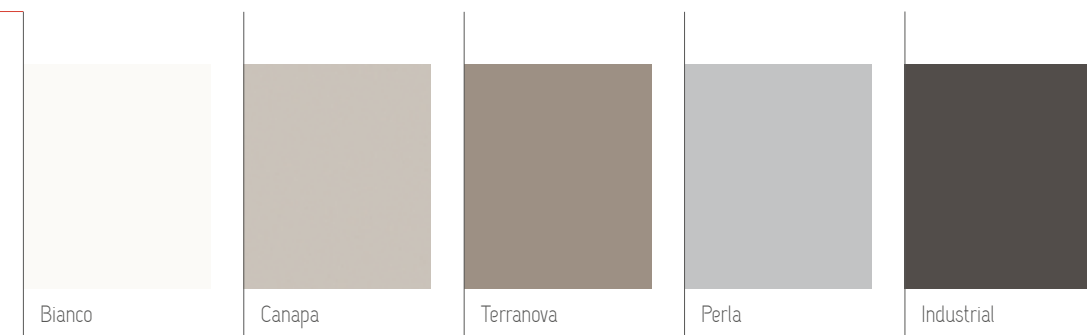

Tecnomalta

Beton

FINITURE MANIGLIE

HANDLES FINISHES

Canapa

Terranova

Perla

Industrial

* FINITURE SPECCHIO PER ANTA BATTENTE

MIRROR FINISHES

* la finitura interna è uguale a quella esterna
same finishes for the internal and the external

* per anta battente LINEAR L.46 H.240/255
for LINEAR hinged door W.46 H.240/255