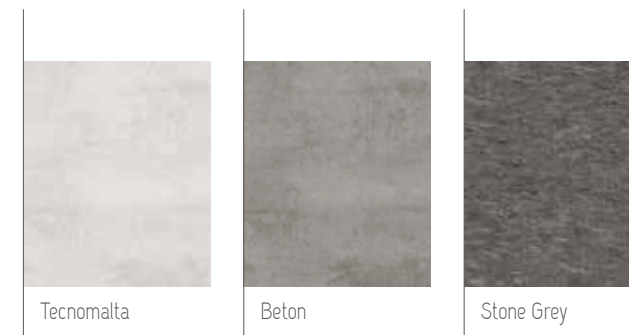

Brown

Tecnomalta

Beton

Stone Grey

FINITURE PROFILI PER ANTE SCORREVOLI

FINISHING PROFILES FOR SLIDING DOORS

Bianco

Canapa